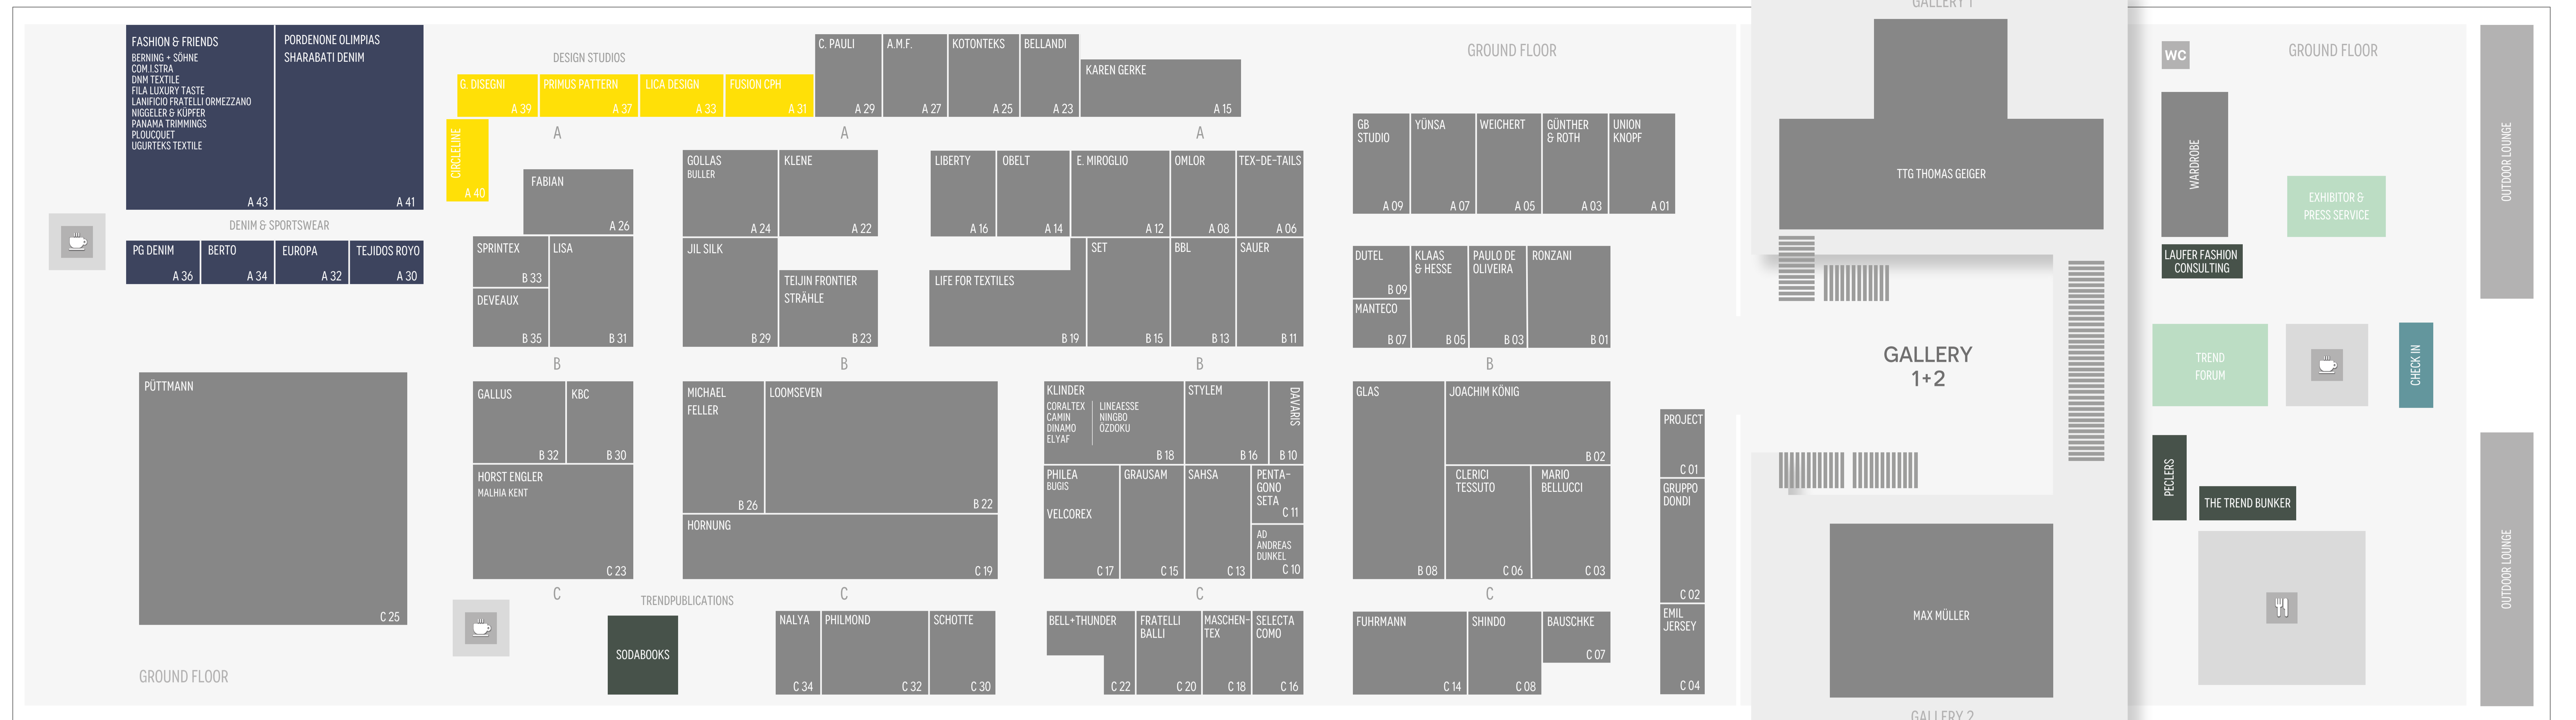

## VIEW EXHIBITOR LIST SPRING.SUMMER 20

A.M.F.	HALL A 27	BHARTIYA	HALL B 08	DAVARIS TEXTILES	HALL B 10	FABRICA SOUL / FABRICA POP	HALL C 25	IMA, ICHIMURA SANGYO CO.	GALLERY 1	LOOMSEVEN	HALL B 22	LANIFICIO FRATELLI ORMEZZANO	HALL A 43	REMMERT	HALL A 26	TEJIN FRONTIER	HALL B 23
ACHILLE PINTO	HALL C 14	BIANCHI	HALL C 25	DCA DAIICHI ORIMONO CO.	GALLERY 1	FAISA	HALL A 09	INNOVA	HALL C 30	LUIGI BOTTO 1911	HALL A 43	OUTSIDE DENIM LAB	HALL B 11	RENATE BETZ	HALL B 23	TEJIDOS ROYO	HALL A 30
AD ANDREAS DUNKEL	HALL C 10	BONACCHI	HALL A 09	DEBS TEXTILE CORPORATION	HALL C 30	FALIERO SARTI	HALL C 23	INSETA	HALL C 32	LUXURY JERSEY	HALL A 06	PACINI NELLO	HALL C 07	REYNAUD REXO / ULYSSE PILA	HALL C 30	TEKSTINA	HALL B 05
ADALBERTO ESTAMPADOS	HALL A 03	BONOMI	GALLERY 2	DENIM & FRIENDS	HALL A 43	FASHION & FRIENDS	HALL A 43	INVENIO	HALL C 19	M. ALTO MILANESE	GALLERY 1	PANAMA TRIMMINGS	HALL A 43	RIBBONTEX	HALL B 26	TEMA JERSEY	HALL C 30
AGM	HALL C 30	BONOMI	HALL B 26	DEMEOO	HALL B 26	FDB JERSEY	HALL A 09	INWOOL JERSEY	GALLERY 2	M. ALTO MILANESE	GALLERY 1	PANAMA TRIMMINGS	HALL A 43	RICCIARINI GROUP - THE BOX	HALL B 22	TEMPLEMOYLE MILLS	HALL A 05
AGOLAB STUDIO	HALL B 11	BONOTTO MEN / BONOTTO WOMAN	HALL C 25	DEVEAUX	HALL B 35	TEXTILAGENTUR MICHAEL FELLER	HALL B 26	ITALMODE	HALL B 22	M.G.	HALL A 05	PADRO Y CASAS	HALL B 23	RIOPELE	GALLERY 2	TESEO	HALL C 23
AKER TEKSTIL	HALL B 19	BORGOTESSILE	HALL B 22	DH BY SUZHOU RIVER TEXTILE CO.	GALLERY 1	FIDUZIP	HALL A 22	ITOCHU	HALL C 32	MAGLIFICIO MAGGIA	HALL B 13	PASTEL BY YILMAZIPEK	HALL B 19	LANIFICIO NUOVO RIVERA	HALL C 07	TESSILGODI	HALL B 22
AKIN TEKSTIL	HALL A 15	BOSSA	HALL B 26	DINAMO	HALL B 18	FILA LUXURY TASTE	HALL A 43	ITS ARTEA	GALLERY 1	MAJOCCHI	HALL C 25	PELLETTI	HALL B 19	ROMA TEXTILE GROUP	HALL C 19	TESSILIDEA	HALL C 32
ALA CAMPOLMI	GALLERY 2	BOTAS NEHIR TEXTILE	HALL B 22	DIVANO	GALLERY 1	DIVA	HALL A 05	J.L. DE BALL	HALL C 30	MALHIA KENT	HALL C 23	PENTAGONO SETA	HALL C 11	AGENTUR RONZANI	HALL B 01	TEXCO	HALL C 25
ALBANO MORGADO	HALL A 24	BOTTO GIUSEPPE	HALL C 23	DIVISIONE TESSILE	HALL C 32	FREE TIME / ZOEPPRITEK	HALL A 09	JACKYTEX	HALL C 25	MANIFATTURA ROSATI	HALL A 14	PENTADORA	HALL B 01 / B 03	ROSENFELDER KNOPFFABRIK	HALL A 22	TEX-DE-TAILS	HALL A 06
ALESTA TEKSTIL	HALL B 13	LANIFICIO BOTTOLI	HALL B 01	DNM TEXTILE	HALL A 43	FRESH	HALL C 10	JIL SILK	HALL B 29	MANTECO	HALL B 07	PHILEA BUGIS	HALL C 17	TESSITURA MARCO PASTORELLI	HALL A 26	TEXMODA	GALLERY 2
ALFA-FI	HALL A 24	BRESCHI	HALL C 30	DONDI JERSEY	HALL C 02	TEXTILAGENTUR FUHRMANN	HALL C 14	K1 BY ANGELICO	HALL B 01	MANTERO	GALLERY 2	PHILEA BUGIS	HALL C 17	TESSITURA ROSSI	HALL A 03	TORAY TG DI FABIO	HALL B 02
ALIBI	HALL C 14	BRUNELLO	HALL A 15	AZIENDA FODERAMI DRAGONI	HALL A 26	GIORGIO ARMANI	HALL A 31	KARMA JERSEY	HALL C 03	MARIO BELLUCCI	HALL C 03	PENTAGONO SETA	HALL C 13	ROTAIR	HALL C 13	THE TREND BUNKER	FOYER 1
ALMODO GROUP	HALL B 22	BTD TEKSTIL	GALLERY 1	DUEMILAGORI	HALL A 23	G. DISEGNI	HALL B 05	KBC FASHION	HALL B 30	MARIO BOSELLI	GALLERY 1	PENTADORA	HALL B 01 / B 03	SALGARI	HALL B 01	TOLLEGNO 1900	HALL B 05
ANGELICO	HALL B 01	BUGIS	HALL C 10 / C 17	DUTEL CREATION	HALL B 09	GALLUS	HALL B 32	KENÒ	HALL A 09	MARIO CUCCHETTI	HALL C 32	PG DENIM	HALL A 36	TOOTAL	HALL A 14	TORAY DENIM	GALLERY 1
ANTIK DANTEL	HALL B 19	BULLER	HALL A 24	D-WOOL DI LORENZO DALSSASSO	HALL C 23	GB STUDIO	HALL A 09	KLENE TEXTSTYLE	HALL A 15	MATCHPOINT	HALL C 18	LANIFICIO PIEMONTESE	HALL C 23	TORAY INTERN. & ULTRASUEDE	HALL B 08	TOYOSHIMA & CO.	GALLERY 1
ARPALEX	HALL A 08	C. B. STILE	HALL B 23	E. MIROGLIO	HALL A 12	GB TEXTILE	HALL B 08	TEXTILAGENTUR KLINDER	HALL B 18	MAX MÜLLER	GALLERY 2	PLATINUM BY EUROTESSILE	HALL A 15	TRABALDO TOGNA	HALL C 25	UGURTEKS TEXTILE MANUFACTURING	HALL A 43
ARSAN TEKSTIL	HALL B 22	C. PAULI	HALL A 29	E. THOMAS	HALL B 01	GEIGER THOMAS	GALLERY 1	TEXTILAGENTUR JOACHIM KÖNIG	HALL B 02	MANTERON	GALLERY 2	POLO DIVISIONE TESSUTI	HALL B 22	UNION KNOPF GROUP	HALL A 01	VELCOREX SINCE 1828	HALL C 17
ASPEJ	HALL C 23	AGENTUR CABRAS	HALL A 34 / A 36	EDIZIONE LIMITATA / STYLEM ITALIA	GALLERY 1	AGENTUR KAREN GERKE	HALL A 15	KOMATSU	HALL C 25	MARIO BELLUCCI	HALL C 03	PONTE TARTAGLIA	HALL B 22	VENI VIDI VICI	GALLERY 1	VIE BON	HALL C 30
ATOMTEX FOULARDS	HALL A 15	AGENTUR CABRAS	HALL A 34 / A 36	EE LABELS	HALL A 22	GIOLICA	HALL C 32	KORUKU TEXTILE	HALL A 05	MARIO BOSELLI	GALLERY 1	PONTE TARTAGLIA	HALL B 22	VIKING	HALL C 30	WORLDWIDE BY TM	HALL C 32
AVELANA / ROUDIÈRE	HALL C 25	CAMIN TEXTILE	HALL B 18	EMBLEM WEAVERS	HALL A 24	GIORDANO BASSO	HALL A 15	KOTONTEKS TEXTILE INDUSTRY	HALL A 25	MARIO BOSELLI	GALLERY 1	PONTE TARTAGLIA	HALL B 22	VILARTEX	HALL A 03	YAGI TSUSHO	HALL B 08
LANIFICIO FRATELLI BACCI	HALL B 02	CANGIOLI	HALL A 24	EMIL JERSEY	HALL C 04	GIOTEX	HALL B 11	KOUTRAS FOUNTAS	HALL B 26	MARIO BOSELLI	GALLERY 1	PONTE TARTAGLIA	HALL B 22	YILMAZ KUMASCILIK	HALL B 19	ZEN BLACK / STYLEM OSAKA	GALLERY 1
BAIRD MC NUTT	HALL C 32	CENTRO SETA	HALL A 06	ENMATEX GROUP	HALL B 22	GIPITEX	HALL B 22	KUMASH TEKSTIL	HALL A 24	MARIO BOSELLI	GALLERY 1	PONTE TARTAGLIA	HALL B 22	ZEN BLACK / STYLEM OSAKA	GALLERY 1		
LANIFICIO FRATELLI BALLI	HALL C 20	CERVO TESSILE	GALLERY 2	ERCEA	HALL A 08	GIRANI	HALL C 32	LA TORRE	GALLERY 1	MARIO BOSELLI	GALLERY 1	PONTE TARTAGLIA	HALL B 22				
BARONCELLI GIULIA	HALL C 25	CERVOTESSILE	HALL B 05	ERICA	HALL C 25	GLAS	HALL B 08	LAMINTESS	HALL A 22	MARIO BOSELLI	GALLERY 1	PONTE TARTAGLIA	HALL B 22				
BARTOLINI 1938	HALL C 23	CHANGSHU MINWELL	HALL A 24	ESSENZA TESSILE	HALL A 06	LARMATEX	HALL A 05	LARUSMIANI	HALL C 30	MARIO BOSELLI	GALLERY 1	PONTE TARTAGLIA	HALL B 22				
BARUI	HALL C 10	CHRIMARTEX - CM TESSUTI	HALL B 02	ESTETHIA / G.B. CONTE	GALLERY 1	LARUSMIANI	HALL C 30	LAUFER FASHION CONSULTING	FOYER 1	MARIO BOSELLI	GALLERY 1	PONTE TARTAGLIA	HALL B 22				
CARLO BASSETTI	HALL C 30	CHUGAI KUNISHIMA (COBO)	HALL B 08	ETITEKS	HALL B 22	GRATACÓS	HALL C 14	LAUFER FASHION CONSULTING	FOYER 1	MARIO BOSELLI	GALLERY 1	PONTE TARTAGLIA	HALL B 22				
BATMAZ	HALL B 19	CIEPPE	HALL B 19	ETON TEXTILE	HALL B 19	GRAUSAM TEXTIL	HALL C 15	LAUFER FASHION CONSULTING	FOYER 1	MARIO BOSELLI	GALLERY 1	PONTE TARTAGLIA	HALL B 22				
TEXTILAGENTUR BAUSCHKE	HALL C 07	CIRCLELINE DESIGN STUDIO	HALL A 40	ETS EZGI TEKSTIL	HALL C 30	GUARISCO	HALL B 22	LE TINTE - STYLEM ITALIA	HALL C 34	MARIO BOSELLI	GALLERY 1	PONTE TARTAGLIA	HALL B 22				
B-BLOSSOM	GALLERY 2	CODIGO	HALL B 13	EUROJERSEY	HALL C 19	GÜLDOGAN	HALL A 15	LEDATEX	HALL C 30	MARIO BOSELLI	GALLERY 1	PONTE TARTAGLIA	HALL B 22				
LANIFICIO BECAGLI	HALL B 11	COLOMBO	HALL C 25	EUROPA	HALL A 32	GÜNTER + ROTH TEXTILAGENTUR	HALL A 03	LEOMASTER	HALL B 05	MARIO BOSELLI	GALLERY 1	PONTE TARTAGLIA	HALL B 22				
BEL & CO.	HALL A 23	LANIFICIO LUIGI COLOMBO	HALL C 10	EUROTESSILE	HALL A 15	H. D. ISLER & CO.	HALL B 13	LICA DESIGN STUDIO	HALL A 33	MARIO BOSELLI	GALLERY 1	PONTE TARTAGLIA	HALL B 22				
BELL + THUNDER FABRICS	HALL C 22	COM.I.STRA	HALL A 43	EUSEBIO	HALL B 22	HALE TEXTILES CO.	HALL B 08	LIFE FOR TEXTILES	HALL B 19	MARIO BOSELLI	GALLERY 1	PONTE TARTAGLIA	HALL B 22				
BELLANDI	HALL A 23	DEBES	HALL A 09	EXPE EGO	HALL B 02	HEMP FORTEX INDUSTRIES	HALL A 05	LIMONTA	GALLERY 2	MARIO BOSELLI	GALLERY 1	PONTE TARTAGLIA	HALL B 22				
BEPPETEX	GALLERY 1	DEBES	HALL A 09	EXPE KOLL. PECCI	HALL B 02	HENITEX	HALL A 03	LIMONTA EAST	GALLERY 2	MARIO BOSELLI	GALLERY 1	PONTE TARTAGLIA	HALL B 22				
BERNING + SÖHNE	HALL A 43	DEBES	HALL A 09	EZ FASHION	HALL B 01	AGENTUR HORNUNG	HALL C 19	LIMONTA PROJECT	GALLERY 2	MARIO BOSELLI	GALLERY 1	PONTE TARTAGLIA	HALL B 22				
BERTO	HALL A 34	DEBES	HALL A 09	EZIO GHIRINGHELLI	HALL A 26	HORST ENGLER	HALL C 23	LIMONTA PROJECT	GALLERY 2	MARIO BOSELLI	GALLERY 1	PONTE TARTAGLIA	HALL B 22				
BESTE	GALLERY 1	DEBES	HALL A 09	AGENTUR FABIAN	HALL A 26	IFANSI DOUMAS	HALL C 30	LINAESSE TESSUTI	HALL B 18	MARIO BOSELLI	GALLERY 1	PONTE TARTAGLIA	HALL B 22				
		DEBES	HALL A 09	AGENTUR FABIAN	HALL A 26	IL PANDA/ETRUSKA	HALL C 30	LISA	HALL B 31	MARIO BOSELLI	GALLERY 1	PONTE TARTAGLIA	HALL B 22				